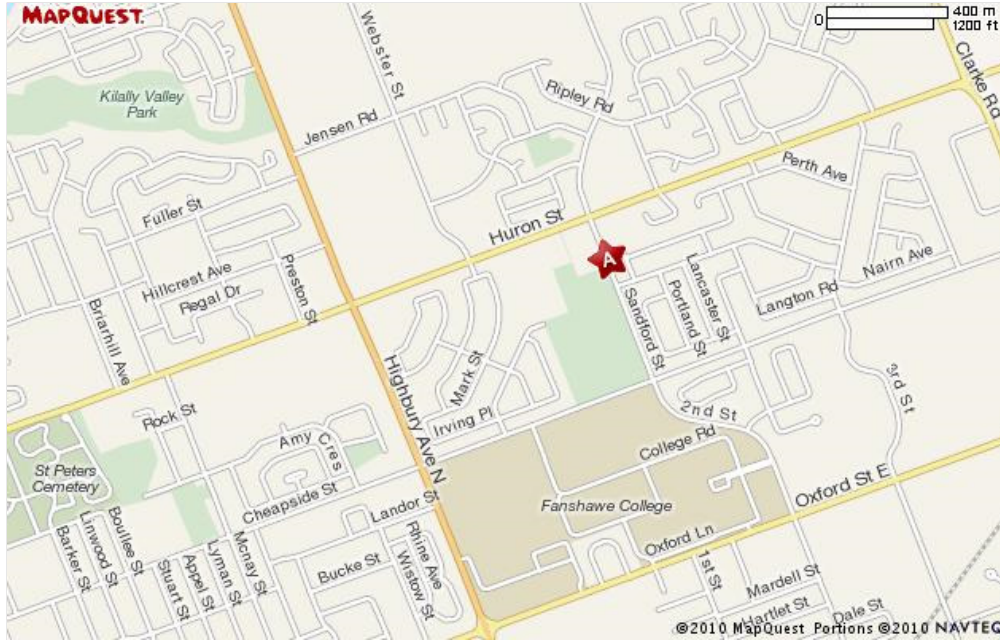

Map of 1221 Sandford Street
London, ON N5V

Notes

Stronach diamonds are in Northeast London, between Huron and Cheapside Streets. Enter the parking lot off of Sandford St at Beckworth OR at Huron Heights School on Michael St (off Cheapside).