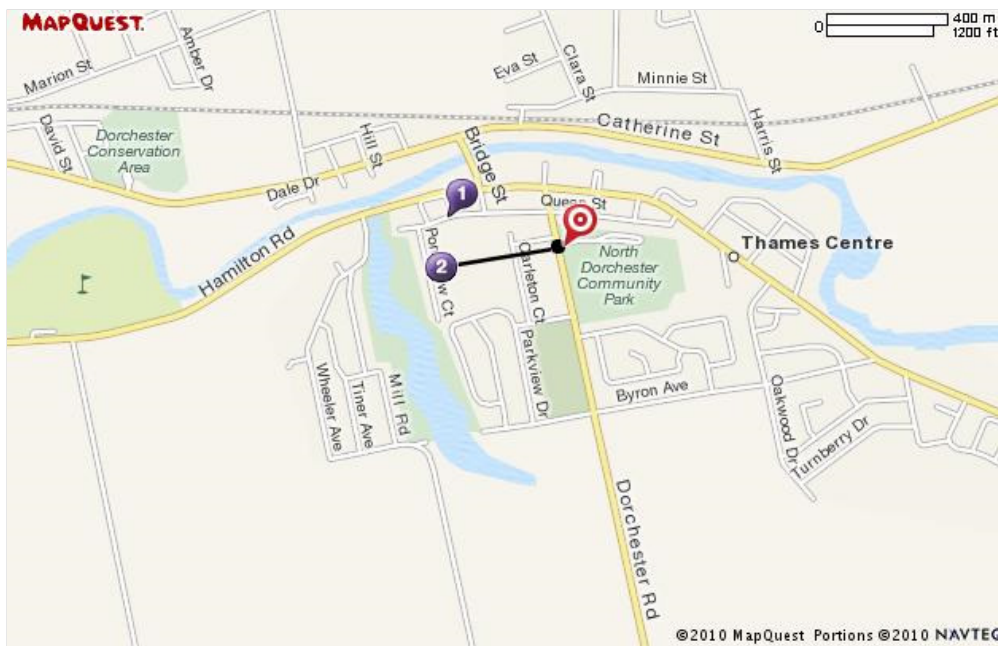

**Search Results 1-10 for "lord
Dorchester s.s." near 2066
Dorchester Rd, Dorchester, ON N0L
1G2**

Notes

The main complex is on the east side of Dorchester Rd.
The Mite diamond is located at Lord Dorchester S.S.

1 Lord Dorchester Secondary Schl
61 Queen St
Dorchester, ON
(519) 268-7351

2 North Dorchester Arena
2066 Dorchester Rd
Dorchester, ON
(519) 268-7878

[All rights reserved. Use subject to License/Copyright](#) [Map Legend](#)